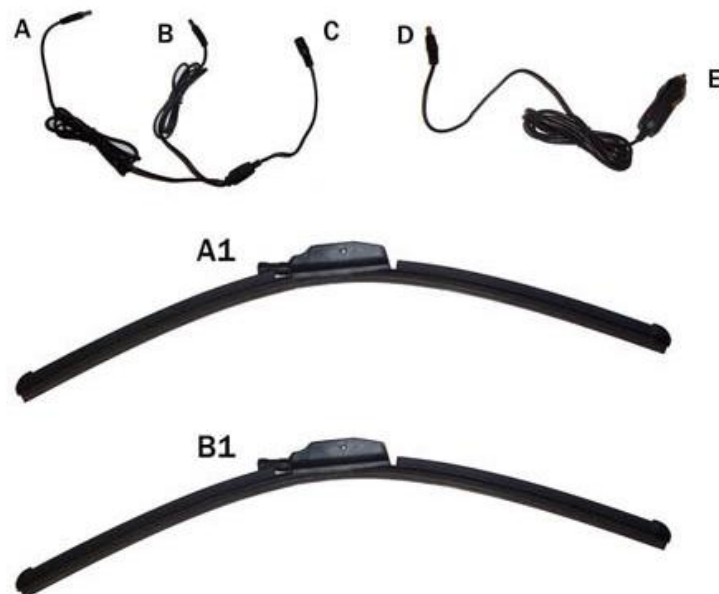

Installation is a breeze as you can see everything is as simple as plugging it in to your 12 volt outlet

1. Open hood, locate grommet in firewall.
2. Push end C through grommet.
3. Remove old blades, install new blades.
4. Plug A into A1 and B into B1.
5. Use clips to hold downwires on blade arms.
6. Plug C into D and plug E into 12 volt adapter.

Every piece plugs in to each other,you can not make a mistake!