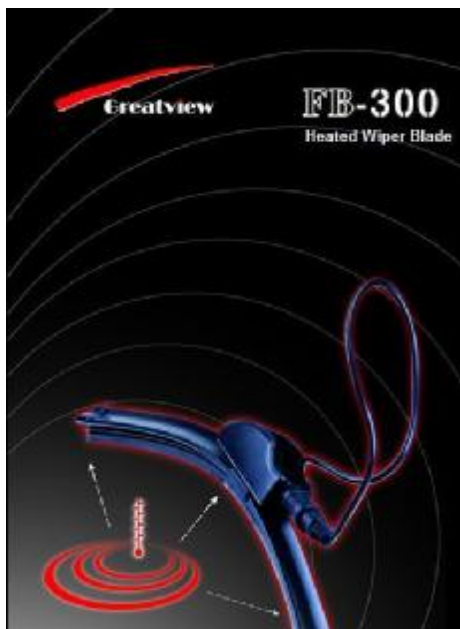

- 1. Eliminates snow and ice build up**
- 2. Frameless designed, resists wind lift and rust.**
- 3. High quality materials**
- 4. Installs in minutes**

5. Available size for almost every vehicle made  
6.11"/275mm-----28"/700mm

**This is not a transition but a transformation**

is the only truly working heated wiper system that rids the wiper completely of  
ice and snow tip to tip!

**TO INQUIRE ABOUT BECOMING A DEALER, OR IF YOU JUST WANT TO  
OWN A PAIR OF THESE REVOLUTIONARY WIPERS,**